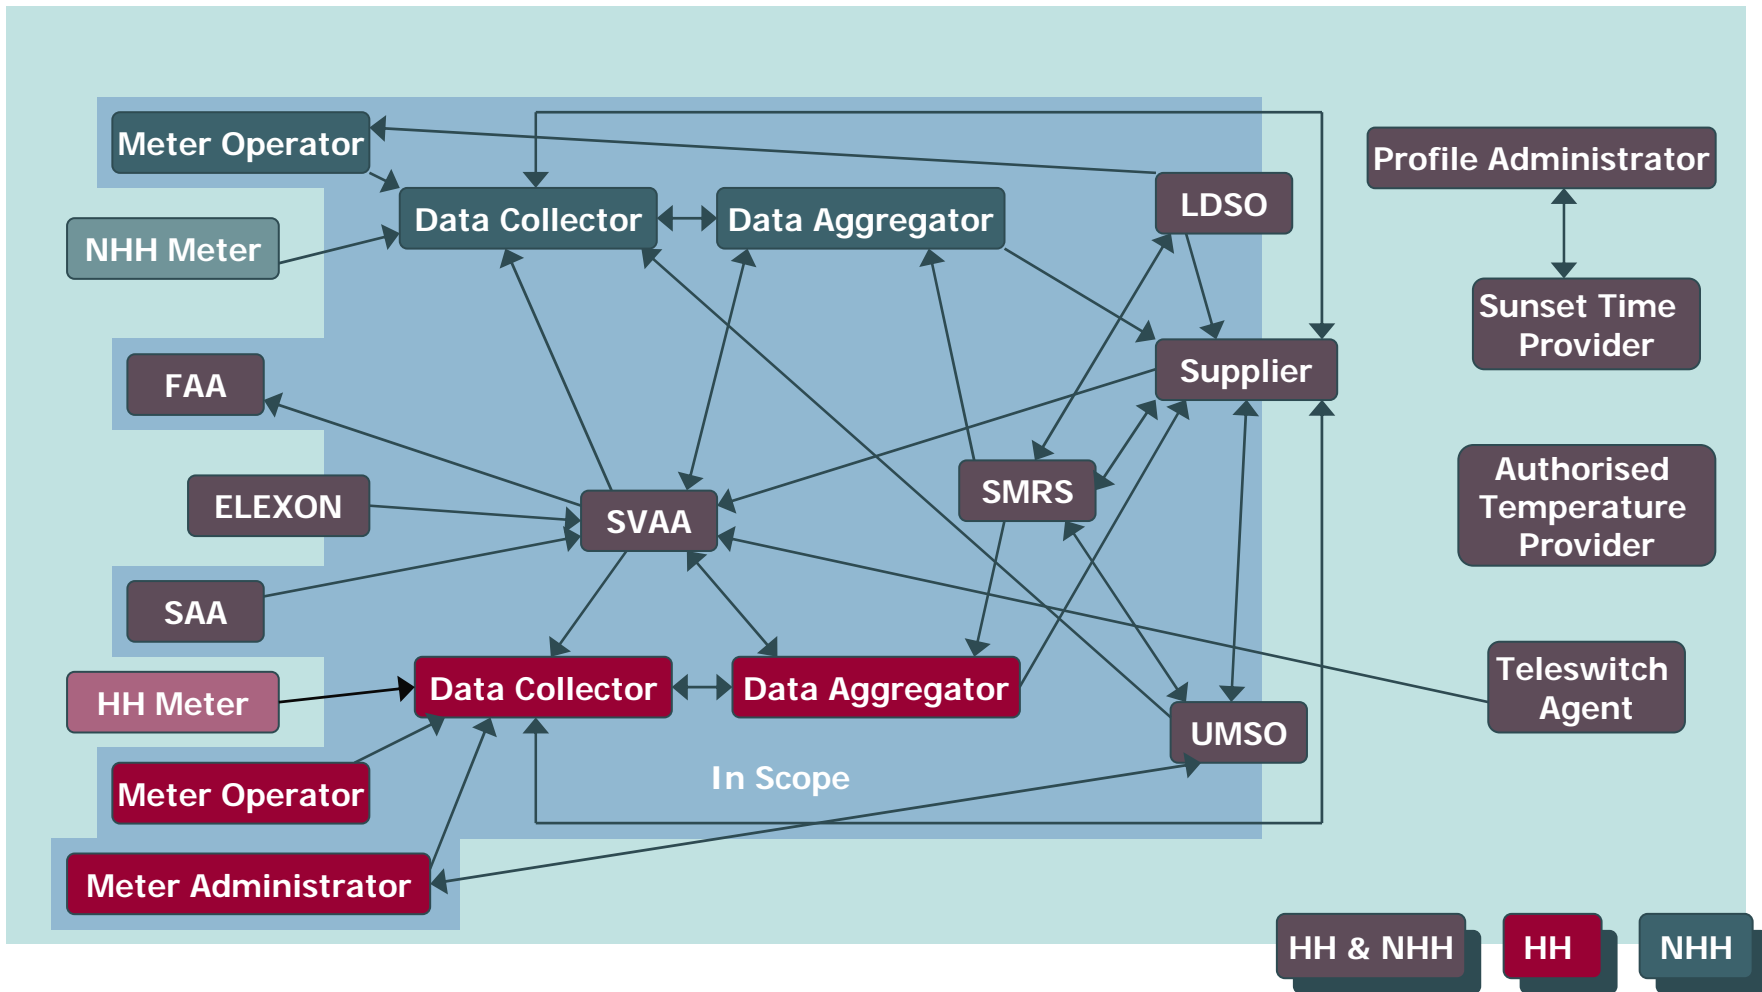

SVA Settlement Systems Scope

SVA Settlement Systems Scope

Central Systems Scope

Abbreviations

BMRA - Balancing Mechanism Reporting Agent

CRA - Central Registration Agent

CDCA - Central Data Collection Agent

CVA - Central Volume Allocation

ECVAA - Energy Contract Volume Aggregation Agent

IA - Interconnector Administrator

MVRNA - Meter Volume Reallocation Notification Agent

SAA - Settlements Administration Agent

SVAA - Supplier Volume Allocation Agent