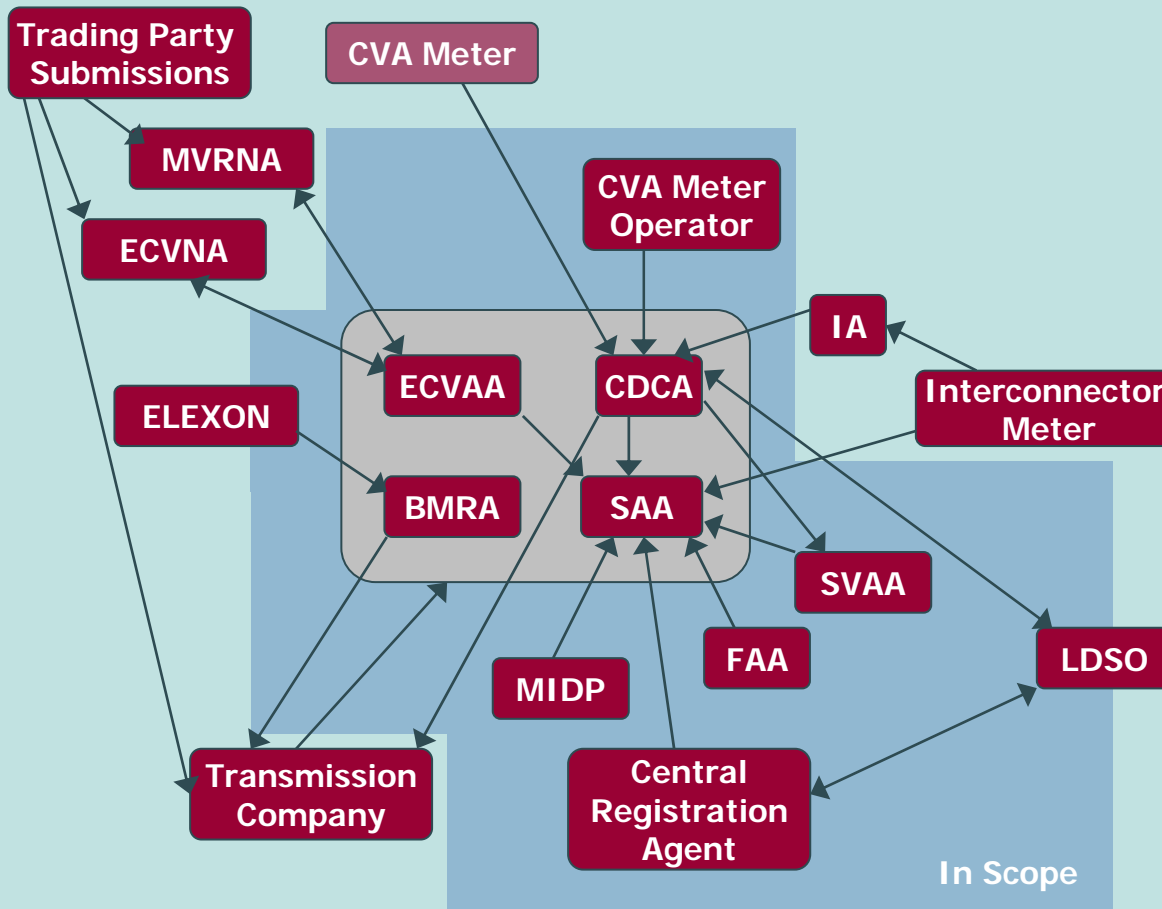

SVA Settlement Systems Scope

SVA Settlement Systems Scope

Central Systems Scope

Abbreviations

BMRA - Balancing Mechanism Reporting Agent

CRA - Central Registration Agent

CDCA - Central Data Collection Agent

CVA - Central Volume Allocation

ECVAA - Energy Contract Volume Aggregation Agent

IA - Interconnector Administrator

MVRNA - Meter Volume Reallocation Notification Agent

SAA - Settlements Administration Agent

SVAA - Supplier Volume Allocation Agent