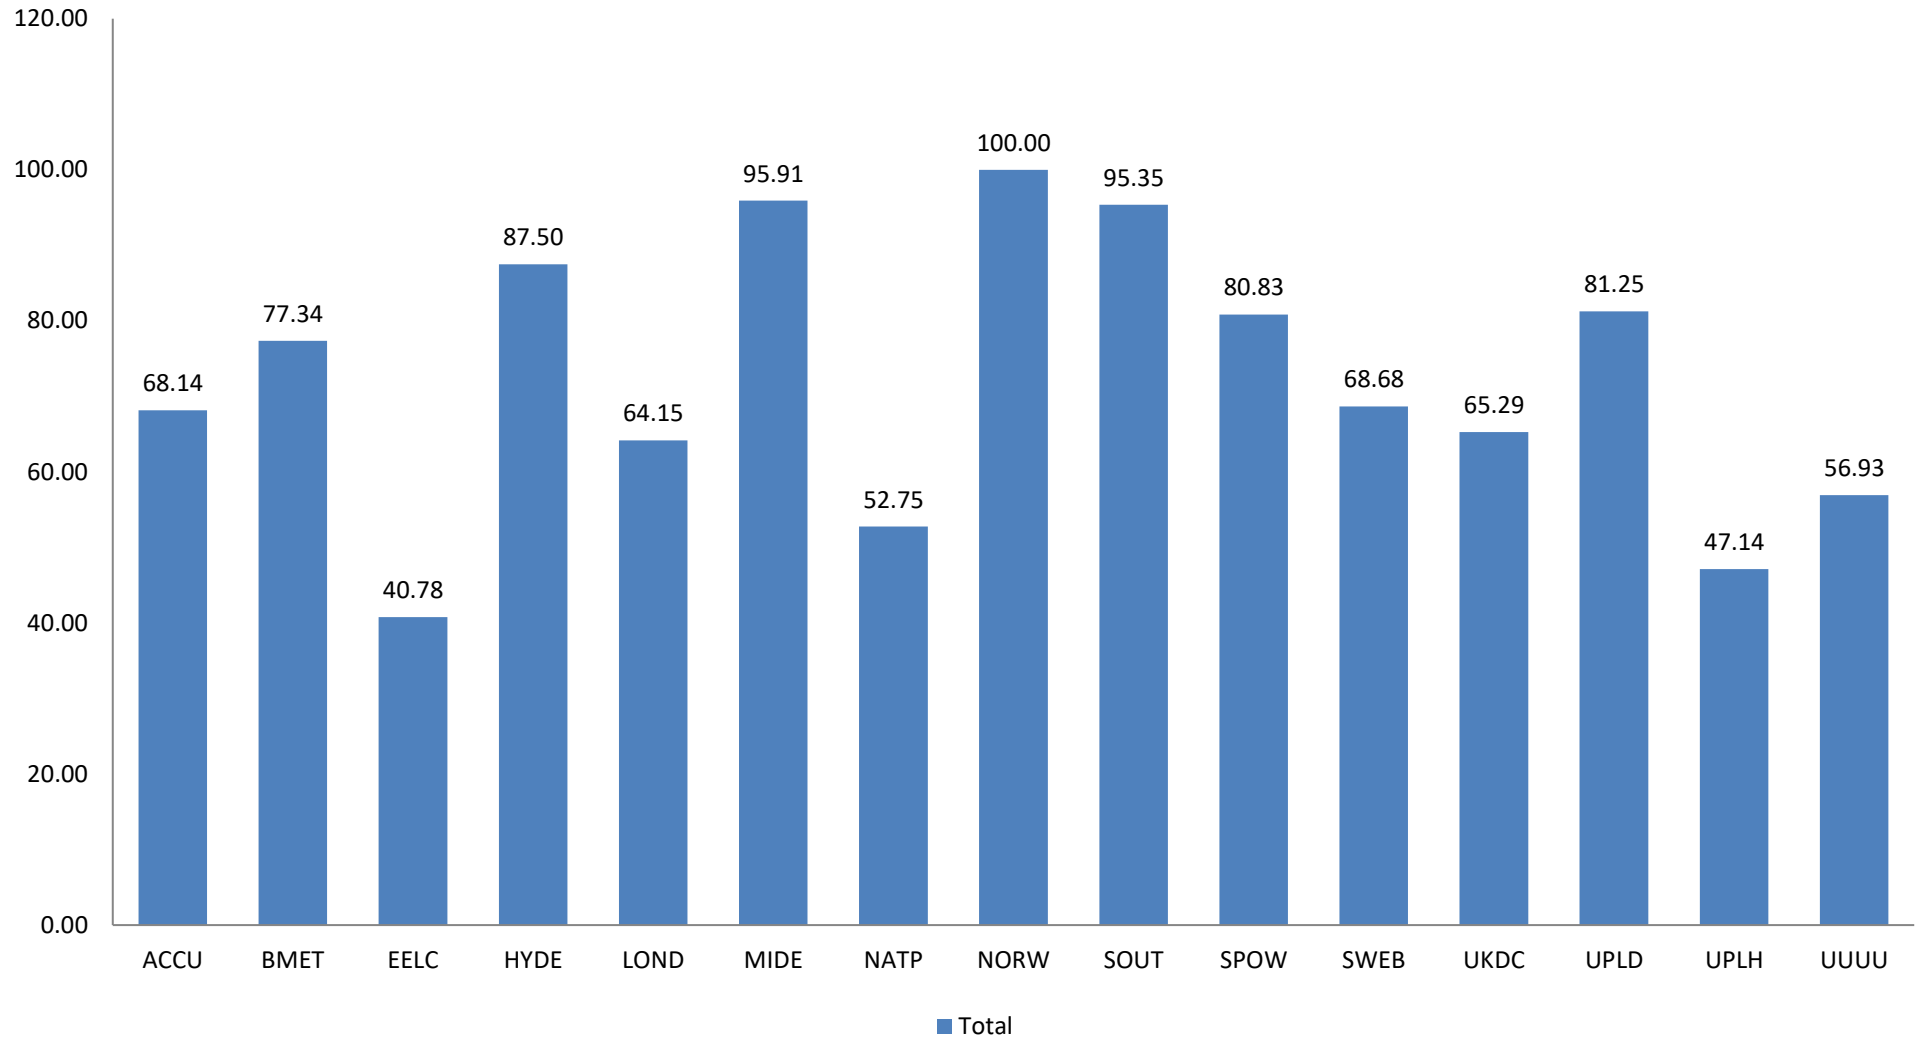

Percentage of Missing MTDs at R1 and After December 2019 Reporting Period as Reported by Half-Hourly Data Collectors

Percentage of Missing MTDs at R1 and After December 2019 Reporting Period as Reported by Half-Hourly Meter Operators