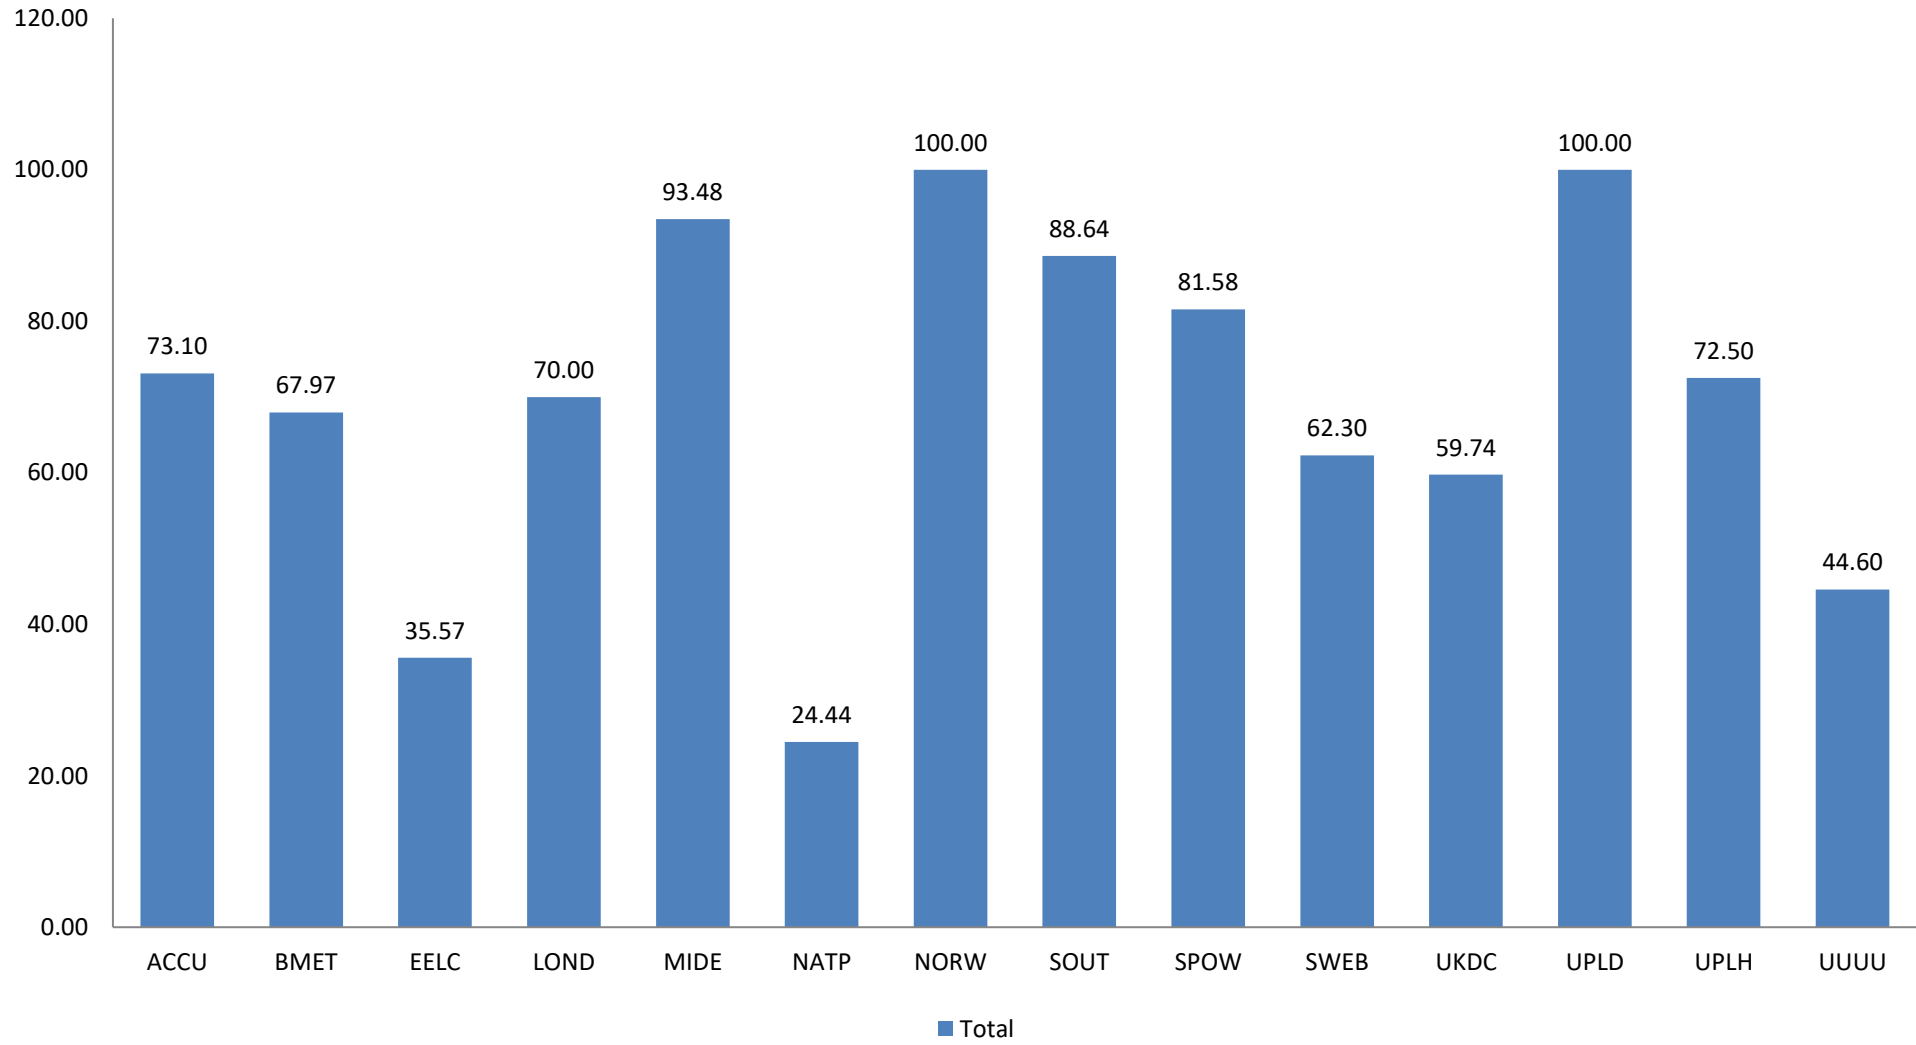

Percentage of Missing MTDs at R1 and After November 2019 Reporting Period as Reported by Half-Hourly Data Collectors

Percentage of Missing MTDs at R1 and After November 2019 Reporting Period as Reported by Half-Hourly Meter Operators