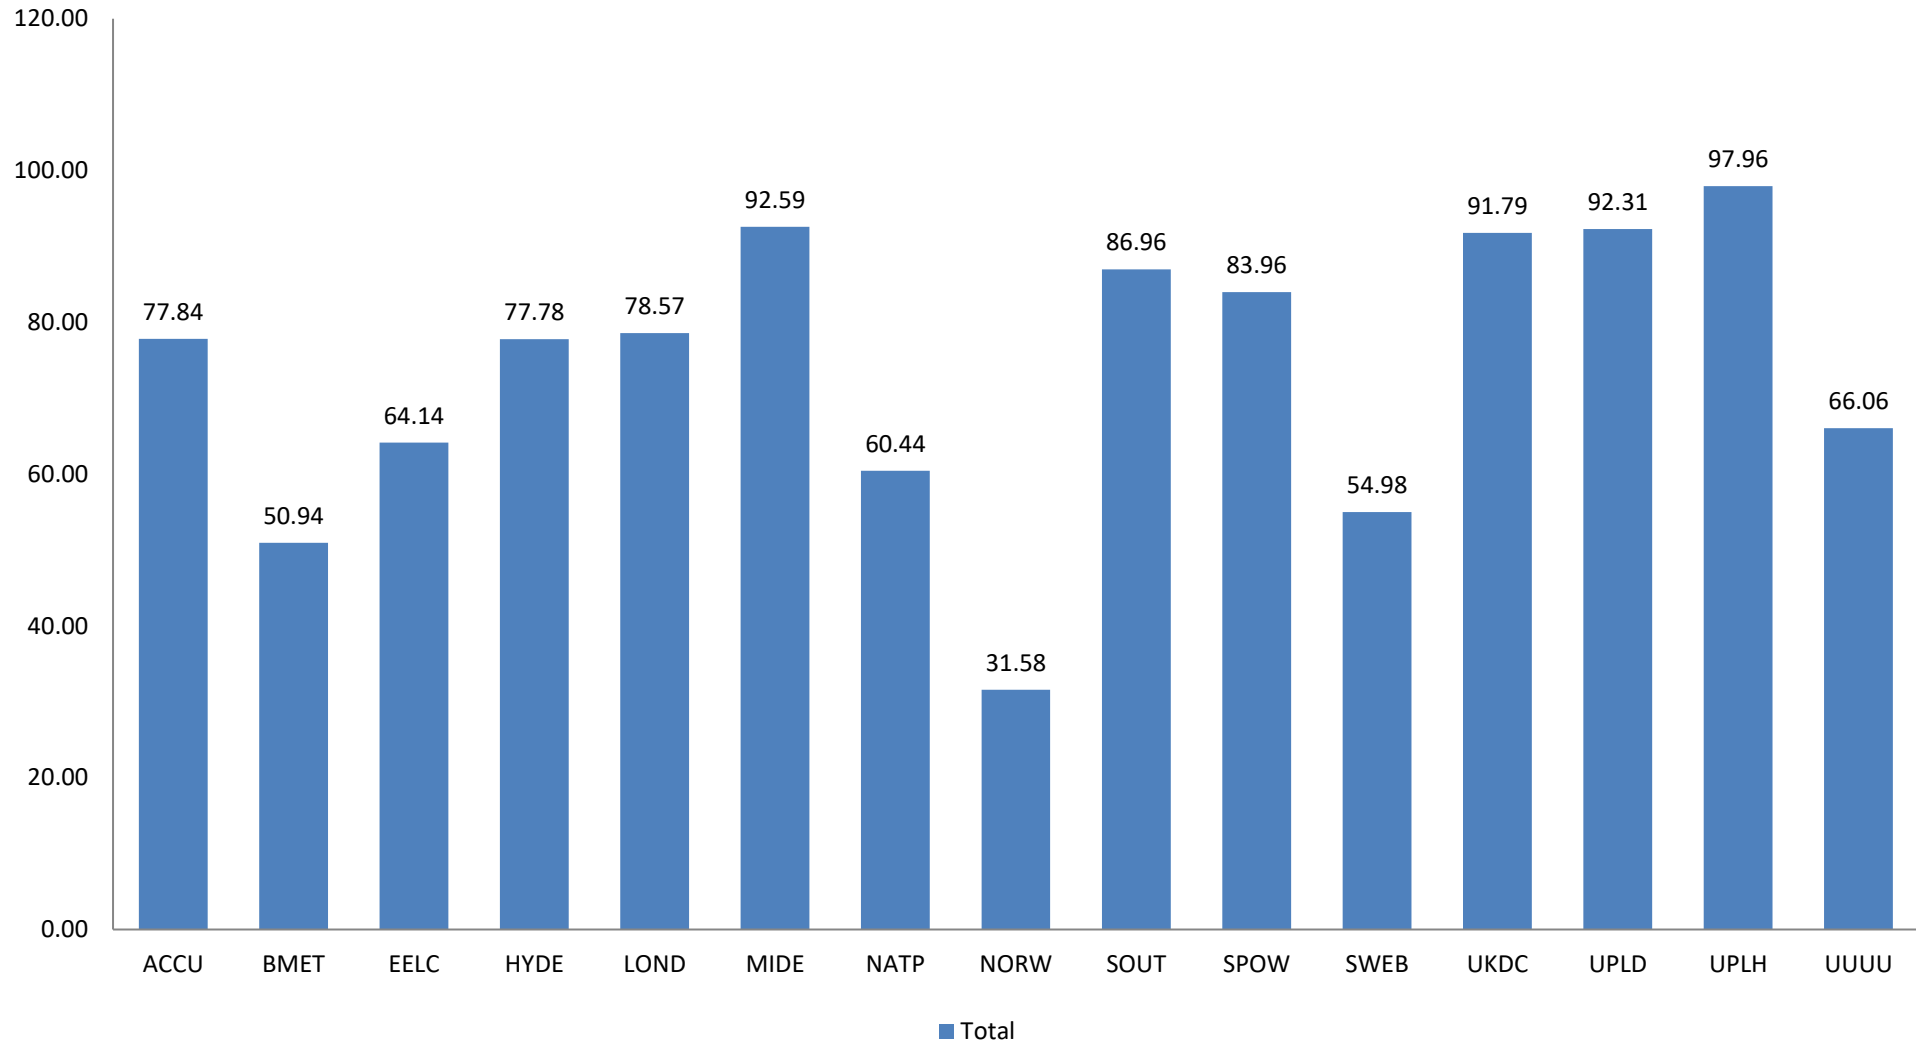

Percentage of Missing MTDs at R1 and After April 2020 Reporting Period as Reported by Half-Hourly Data Collectors

**Percentage of Missing MTDs at R1 and After
April 2020 Reporting Period
as Reported by Half-Hourly Meter Operators**