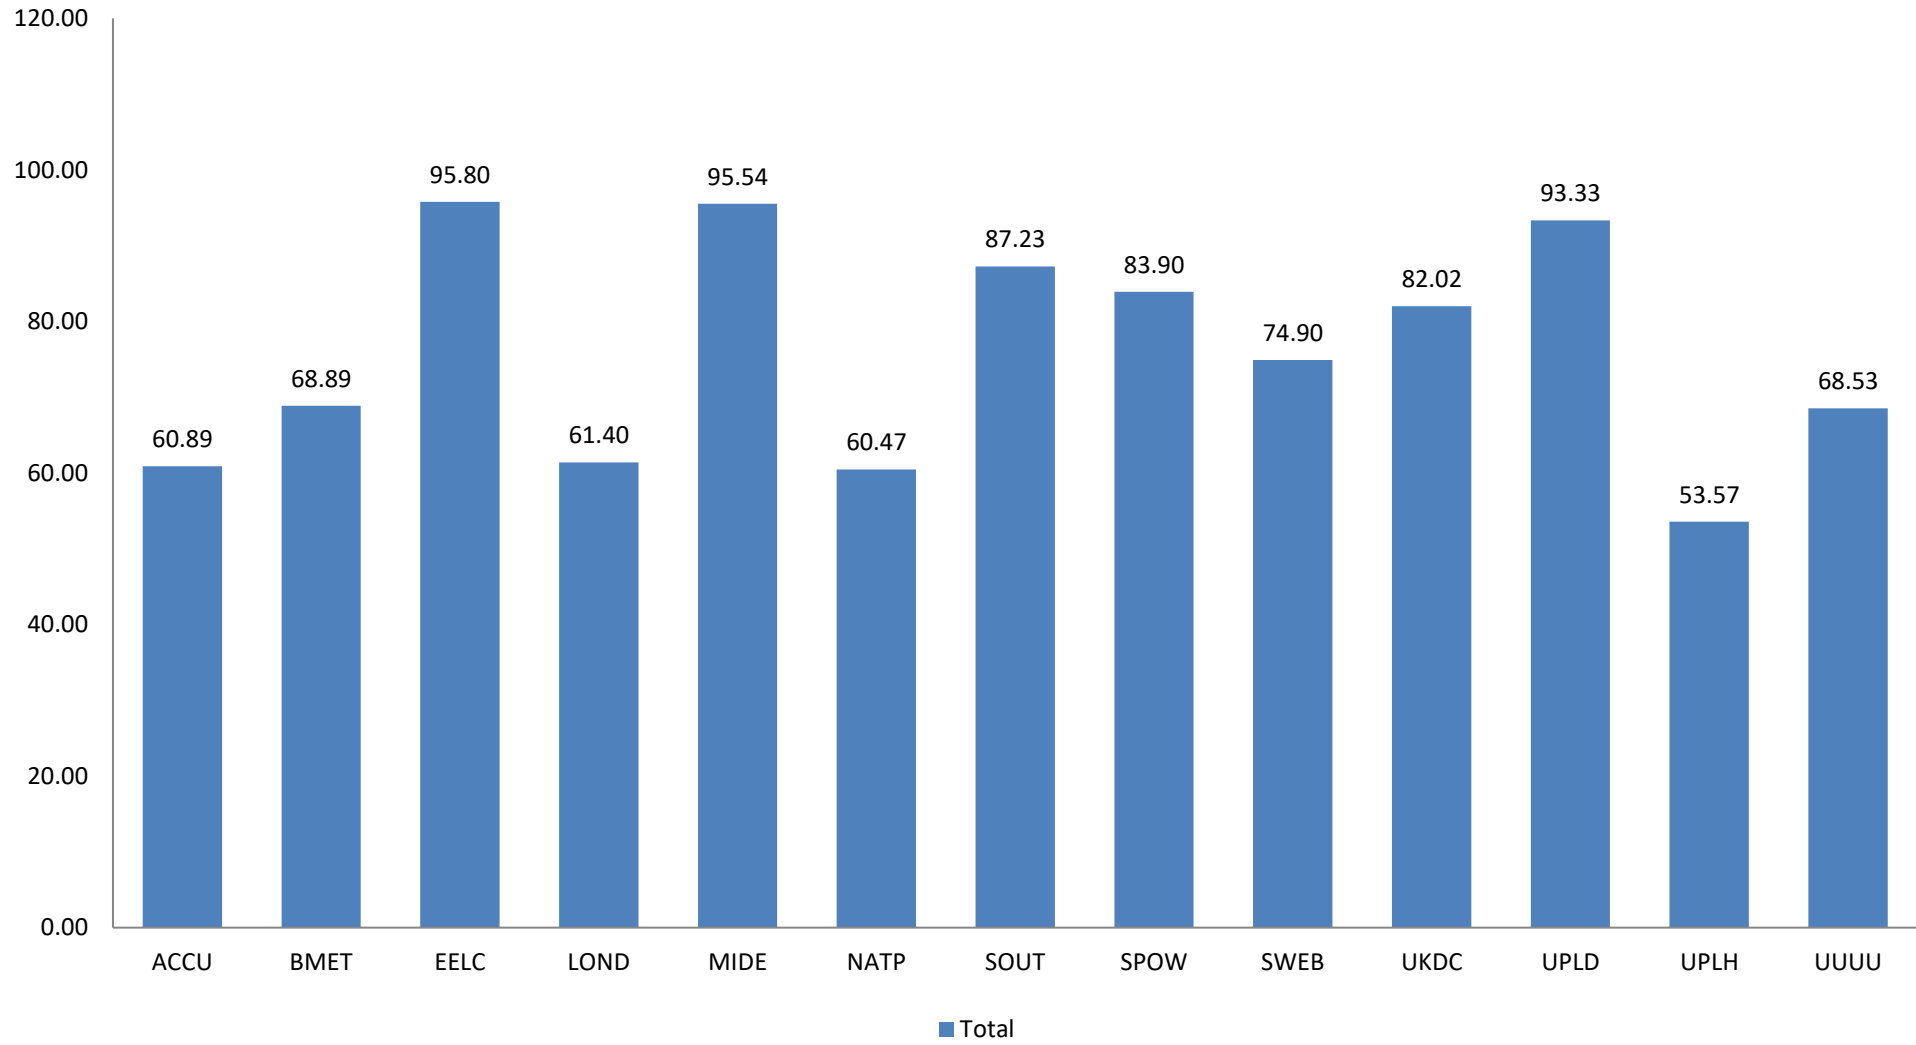

Percentage of Missing MTDs at R1 and After January 2020 Reporting Period as Reported by Half-Hourly Data Collectors

Percentage of Missing MTDs at R1 and After January 2020 Reporting Period as Reported by Half-Hourly Meter Operators