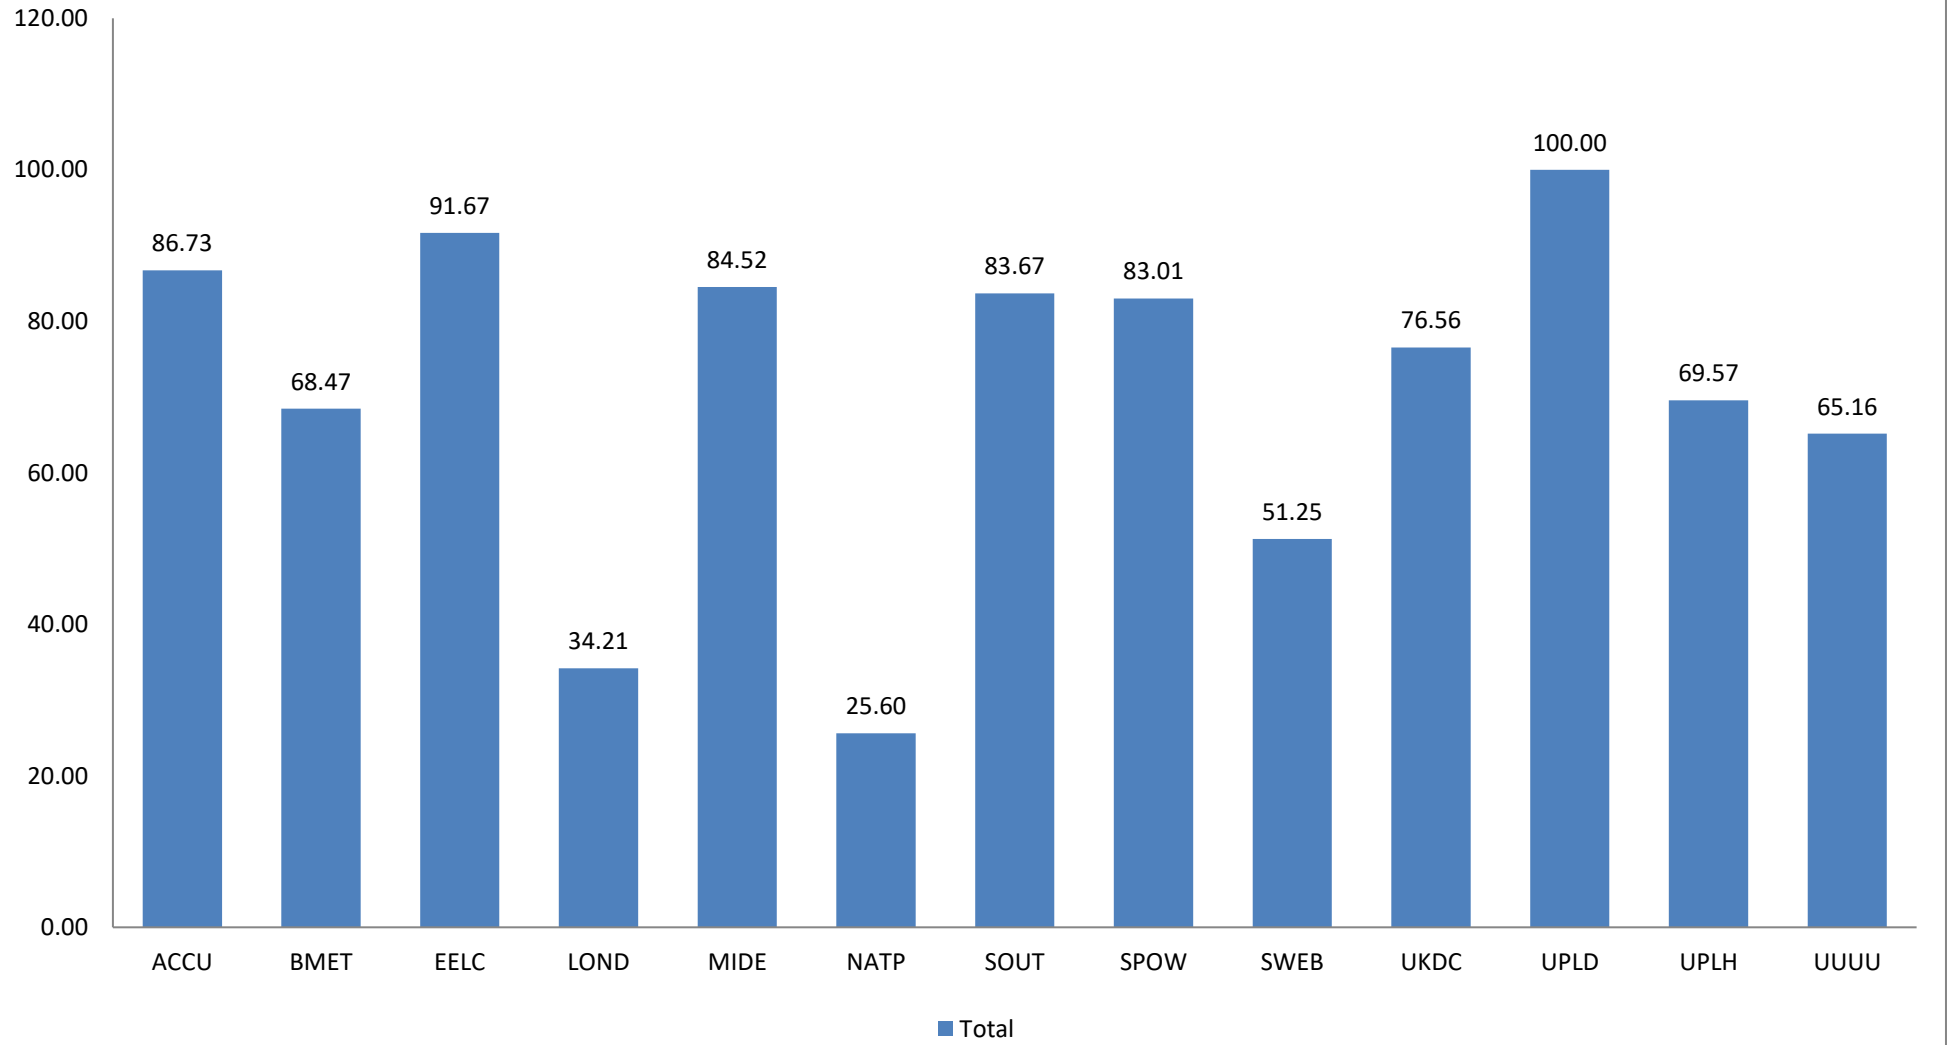

Percentage of Missing MTDs at R1 and After March 2020 Reporting Period as Reported by Half-Hourly Data Collectors

Percentage of Missing MTDs at R1 and After March 2020 Reporting Period as Reported by Half-Hourly Meter Operators