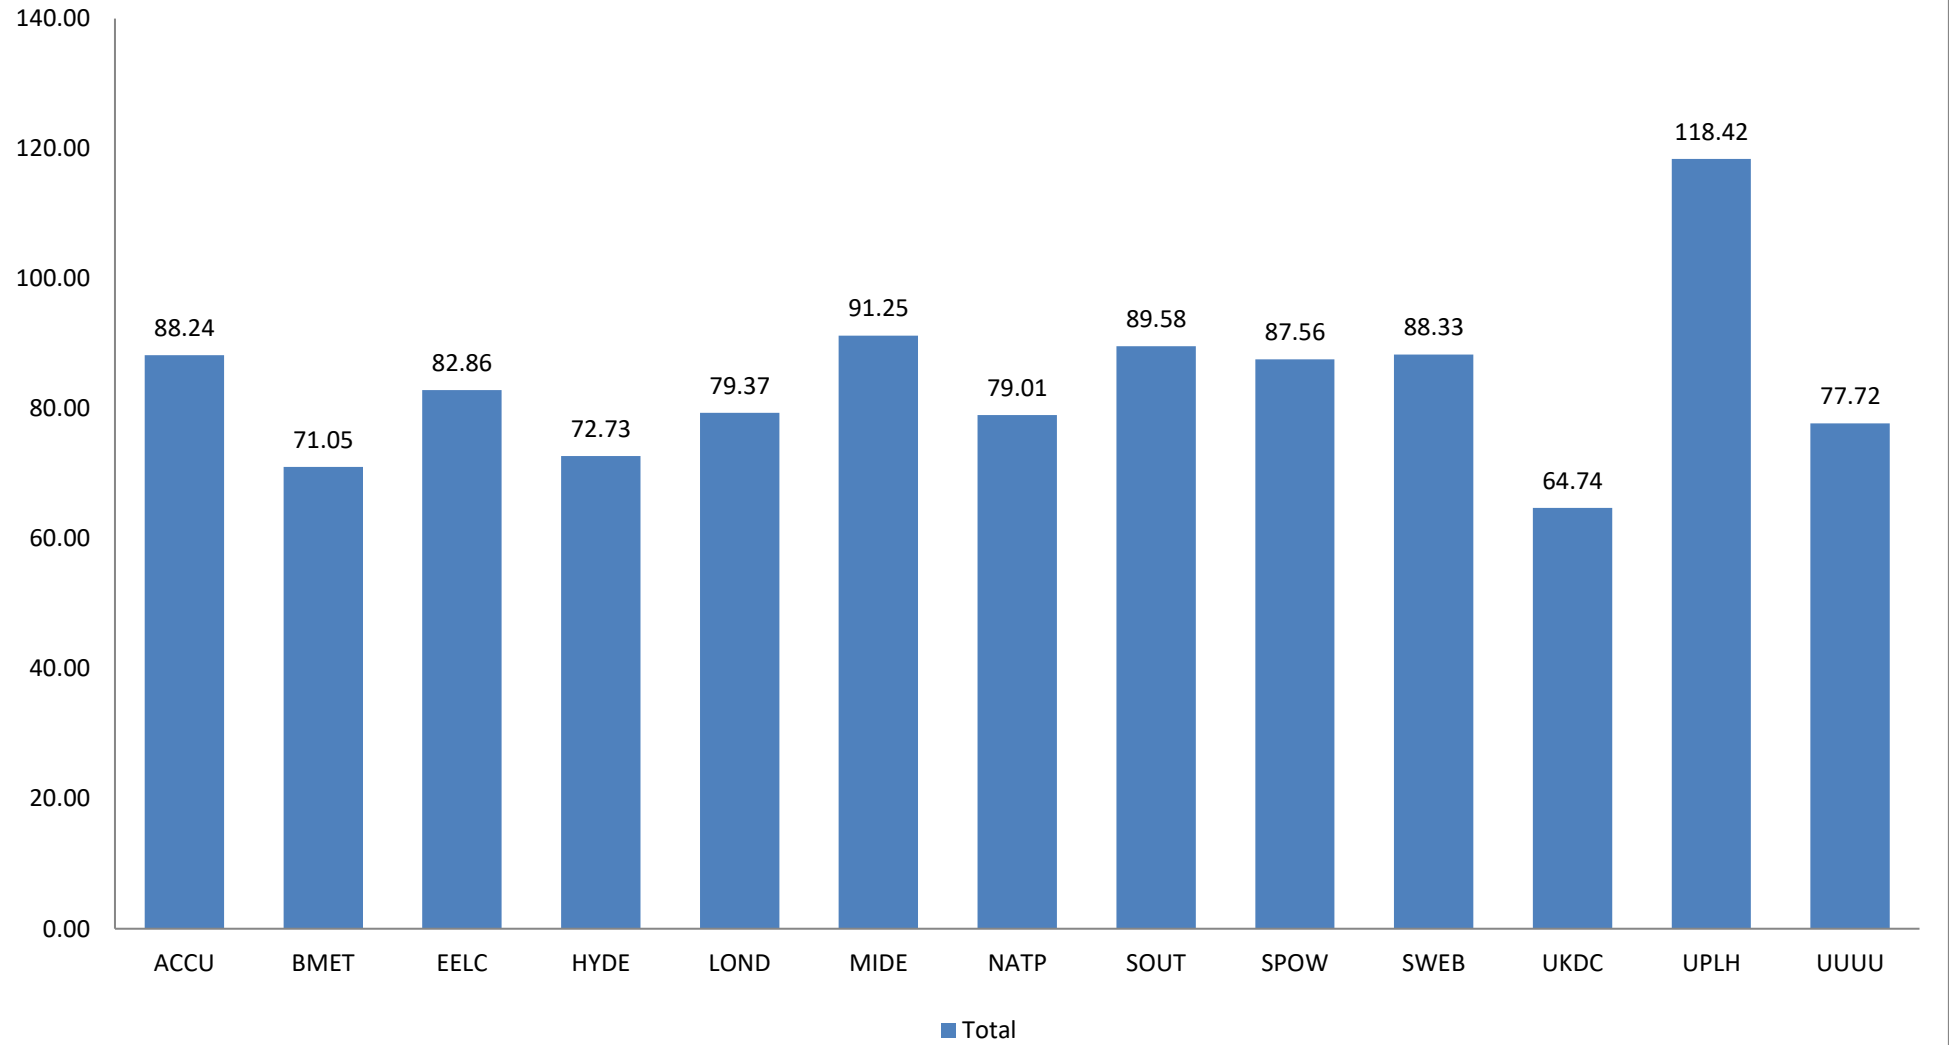

Percentage of Missing MTDs at R1 and After May 2020 Reporting Period as Reported by Half-Hourly Data Collectors

Percentage of Missing MTDs at R1 and After May 2020 Reporting Period as Reported by Half-Hourly Meter Operators