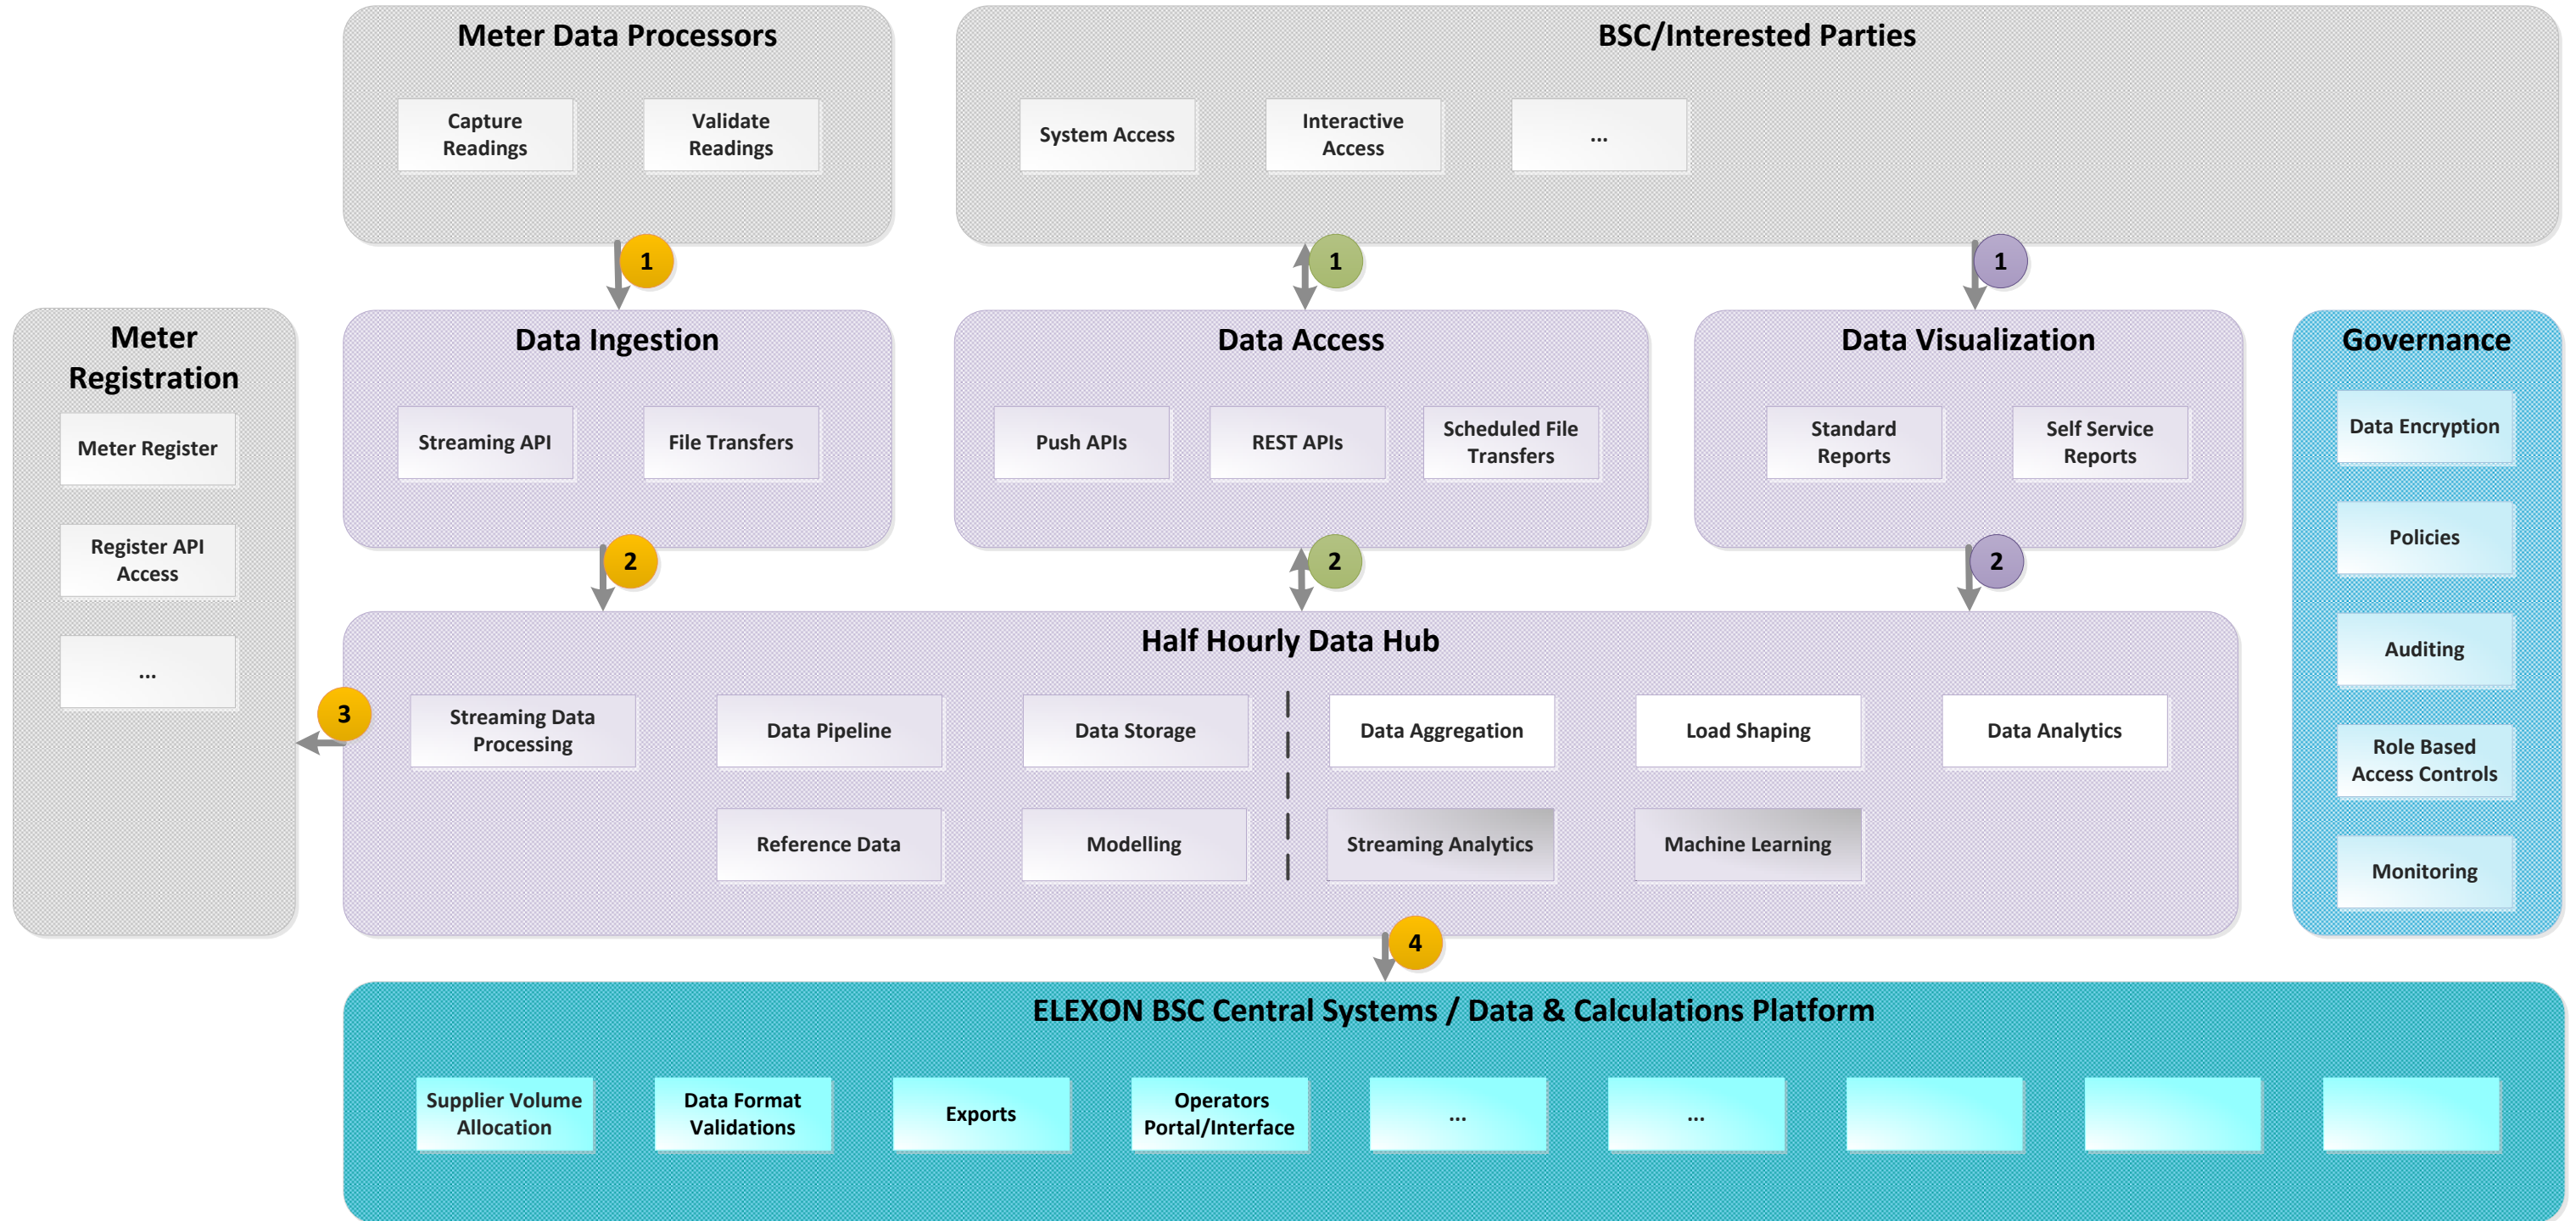

Half Hourly Settlement

Legend:

- Half Hourly Platform
- New Foundation
- Third Parties
- Platform Capability
- Future Capability
- Direction of Invocation
- # Half Hourly Meter Data
- # System/API Access for Half Hourly Data Hub
- # Interactive Reporting Access for Half Hourly Data Hub