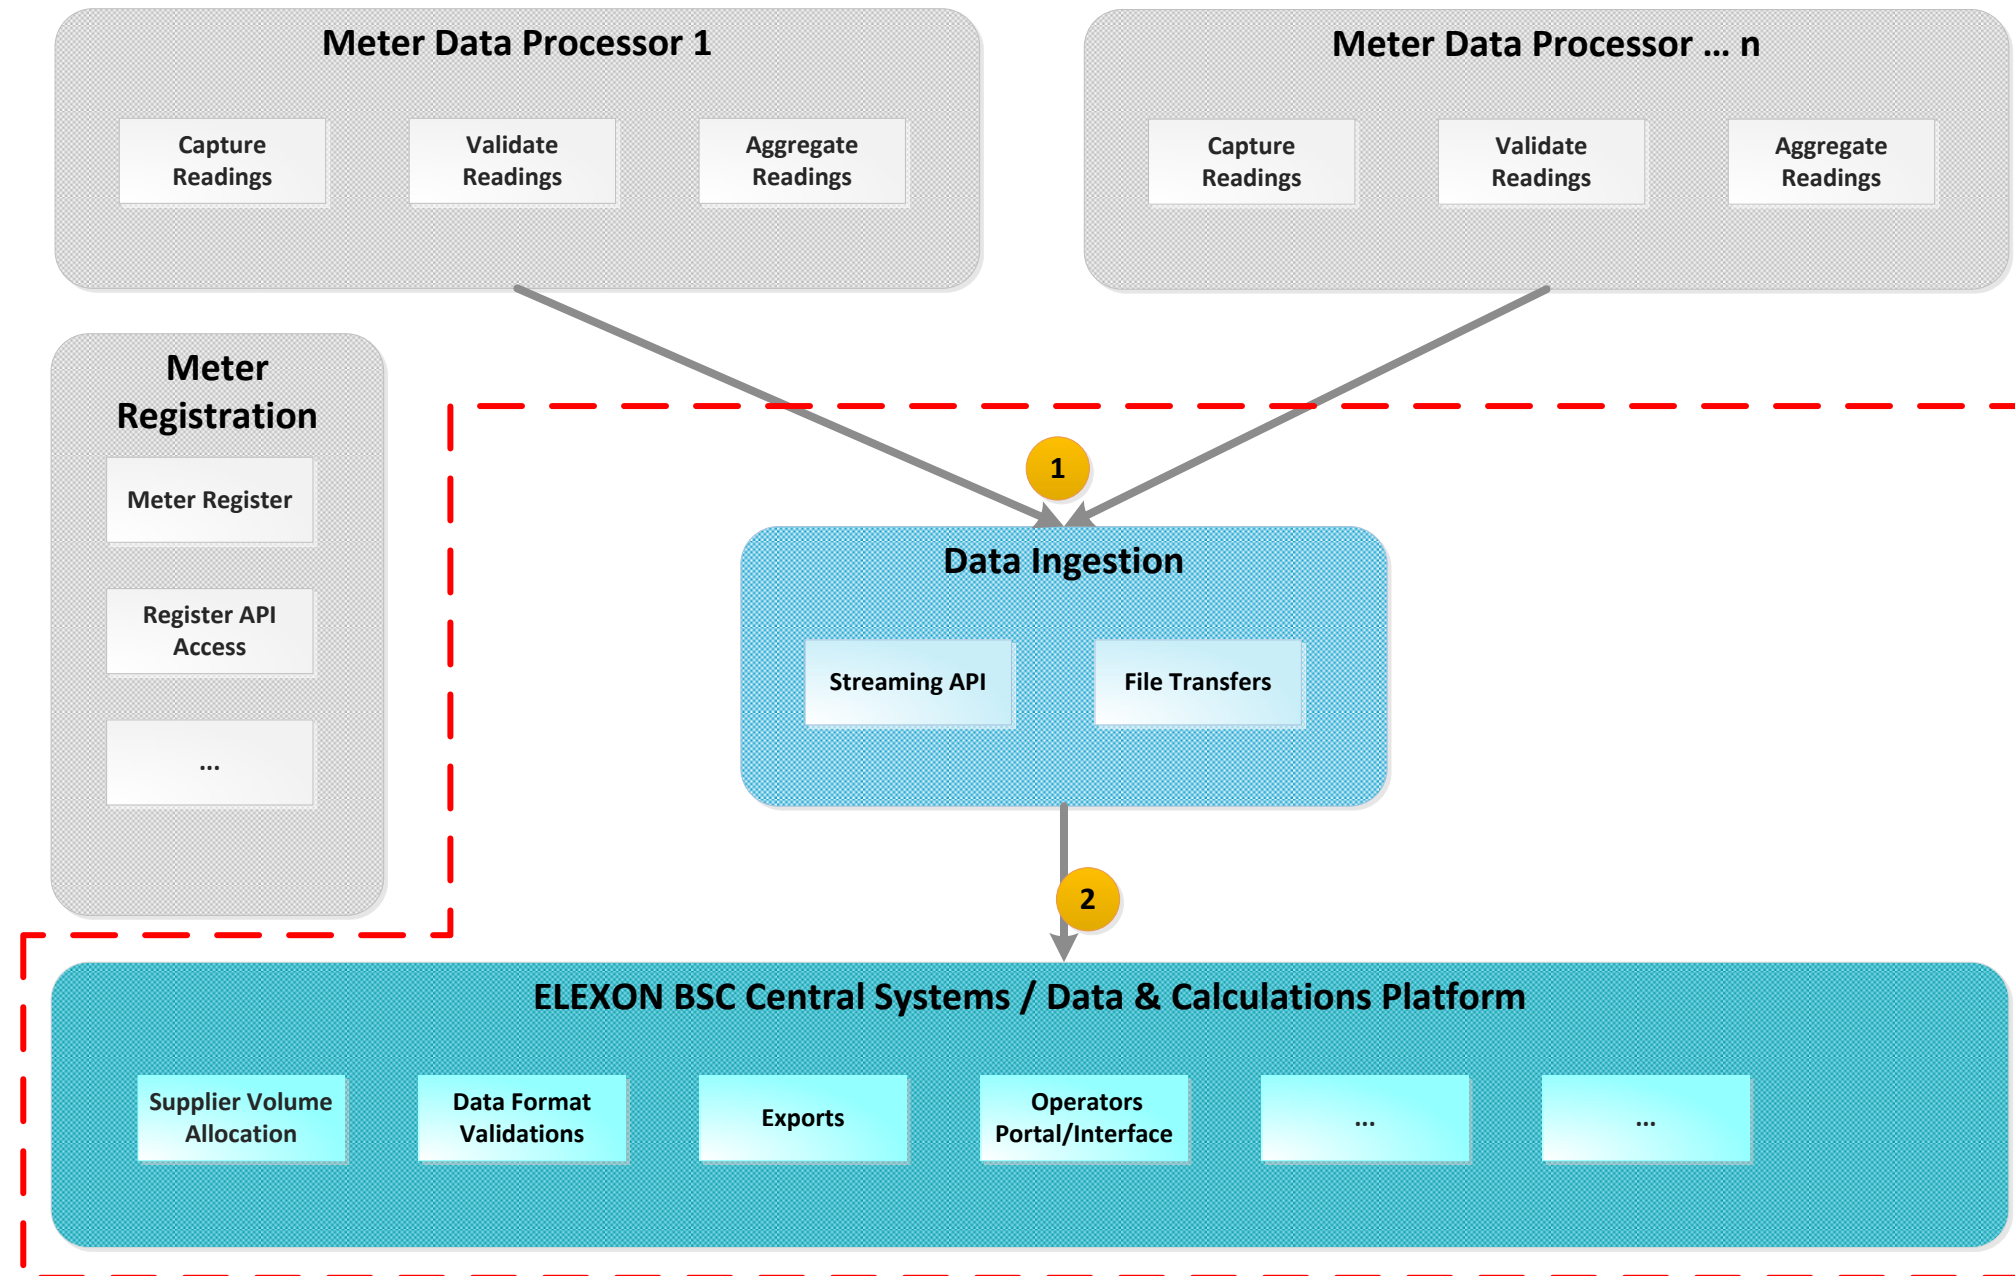

Half Hourly Settlement (Option 2)

Legend:

- Half Hourly Platform
- New Foundation
- Third Parties
- Platform Capability
- Future Capability
- Direction of Invocation
- 1 Half Hourly Meter Data
- # System/API Access for Half Hourly Data Hub
- # Interactive Reporting Access for Half Hourly Data Hub