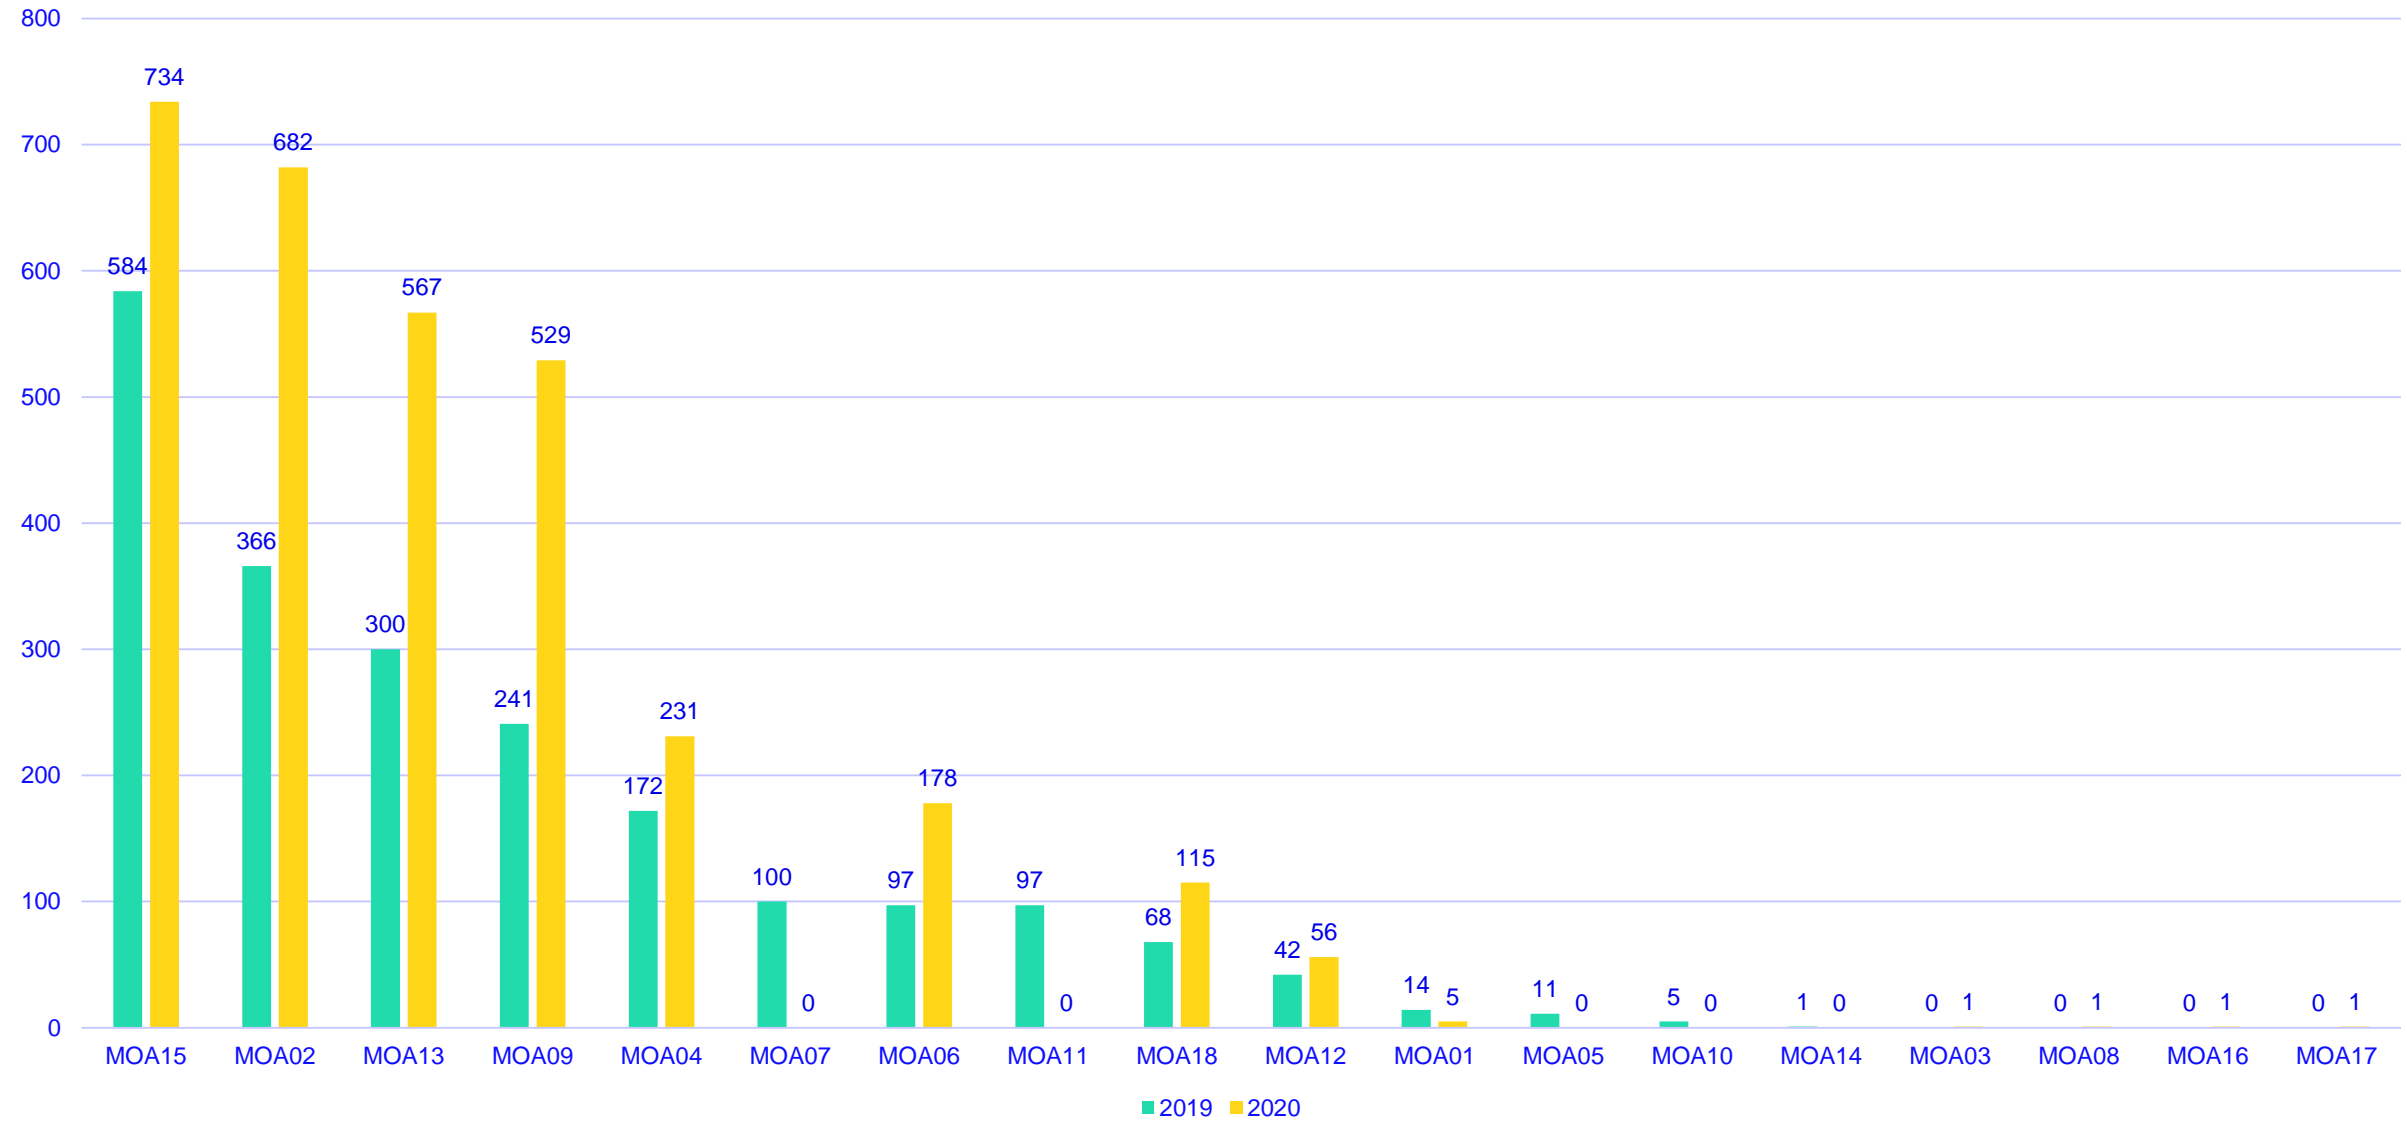

ELELEXION

TAMEG51 Actions Attachment A

Measurement Class C MSIDs showing
CoP10 in latest MTDs

19 October 2022

Measurement Class C MSIDs showing CoP10 in latest MTDs by Supplier

Measurement Class C MSIDs showing CoP10 in latest MTDs by MOA

Measurement Class C MSIDs showing CoP10 in latest MTDs by DC