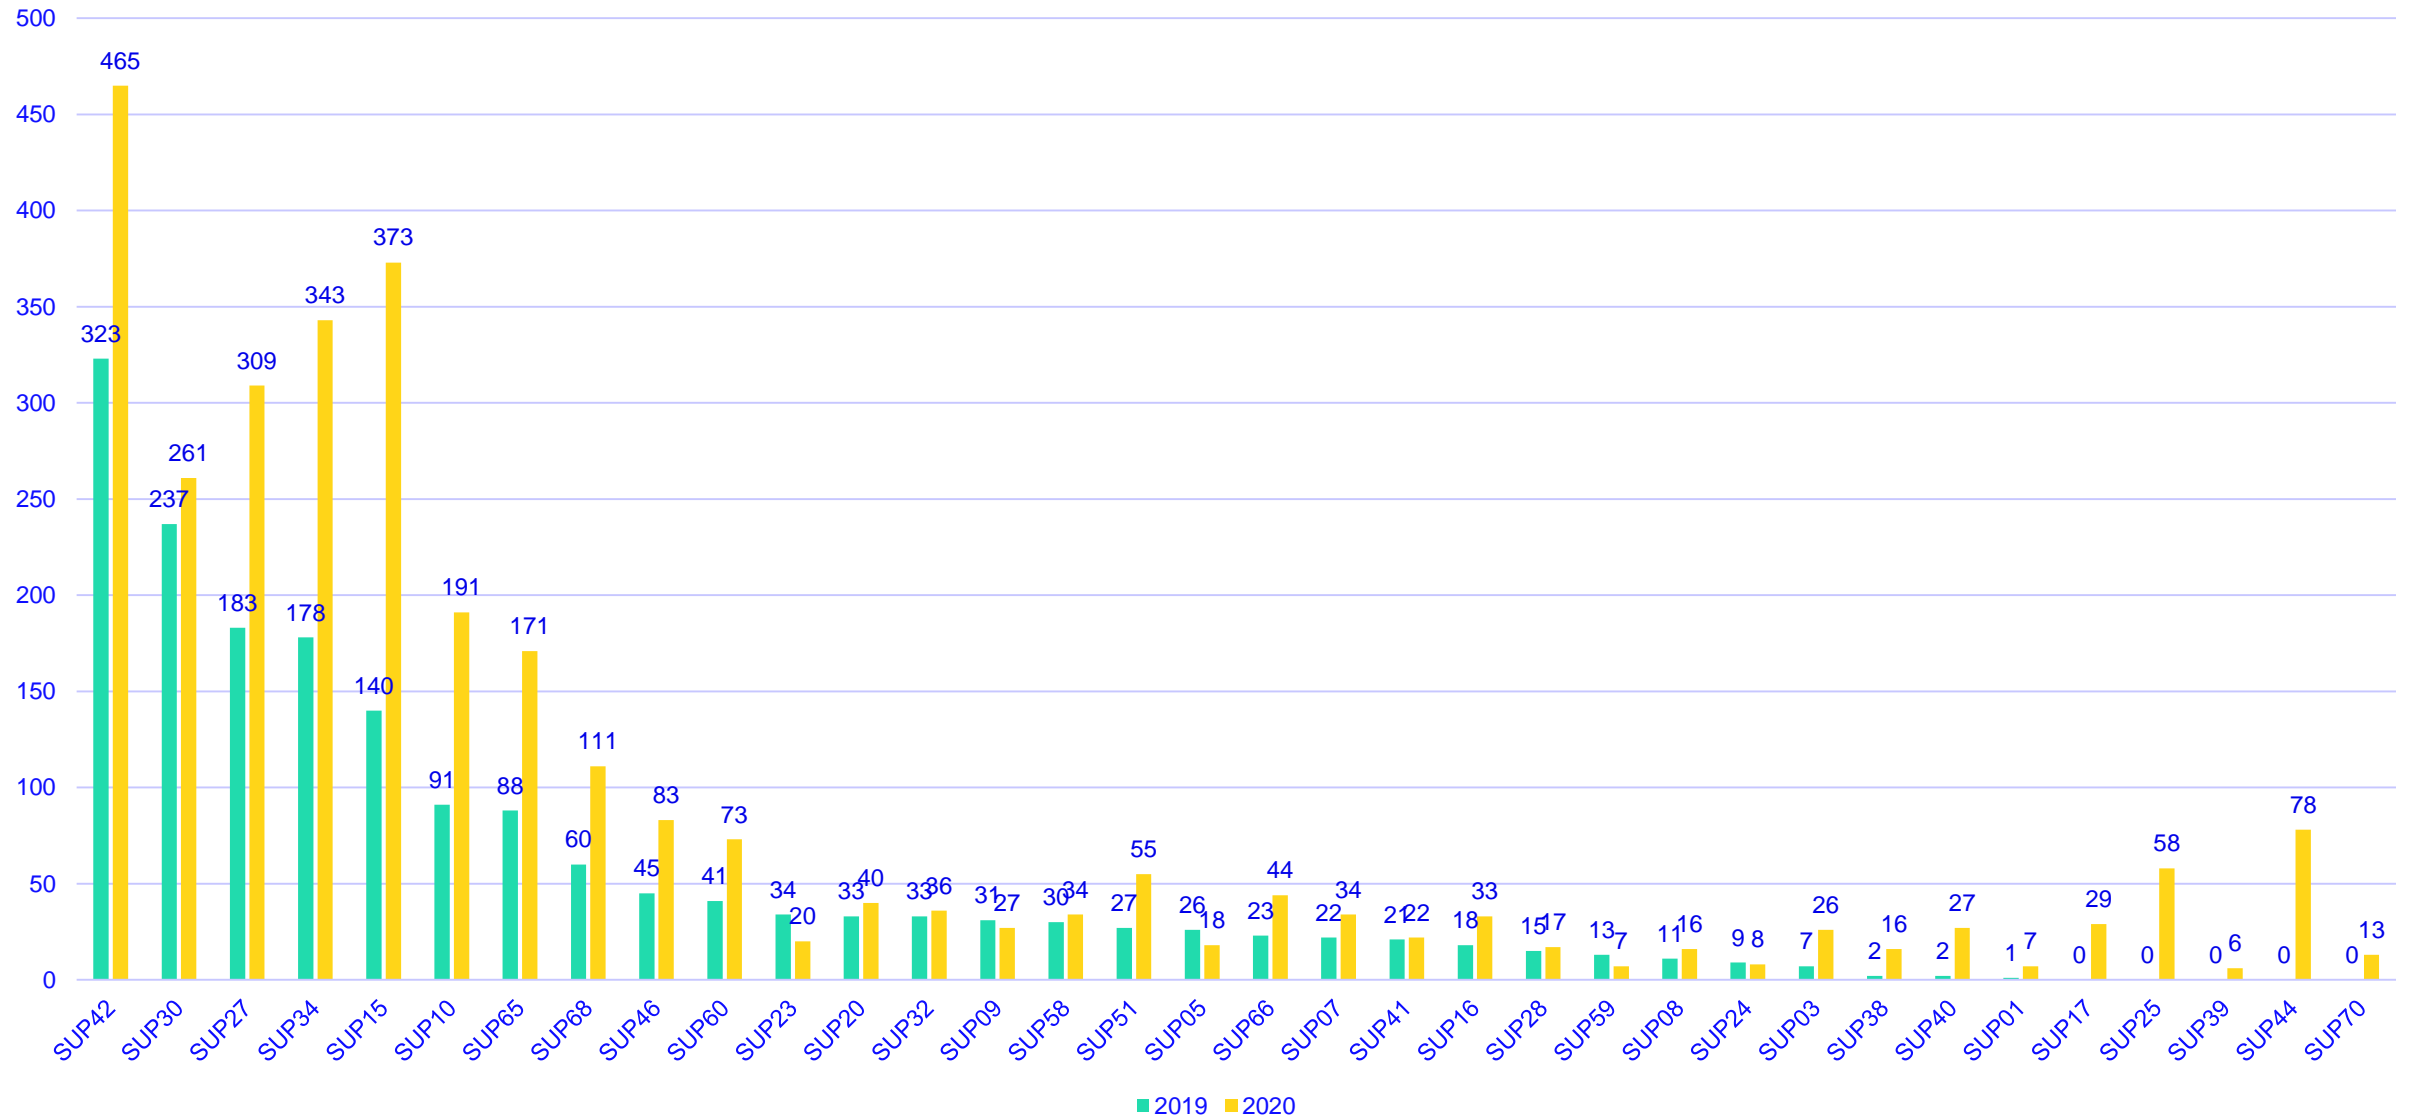

ELELEXION

TAMEG51 Actions Attachment A

Measurement Class C MSIDs showing
CoP10 in latest MTDs

19 October 2022

Measurement Class C MSIDs showing CoP10 in latest MTDs by Supplier

Measurement Class C MSIDs showing CoP10 in latest MTDs by MOA

Measurement Class C MSIDs showing CoP10 in latest MTDs by DC