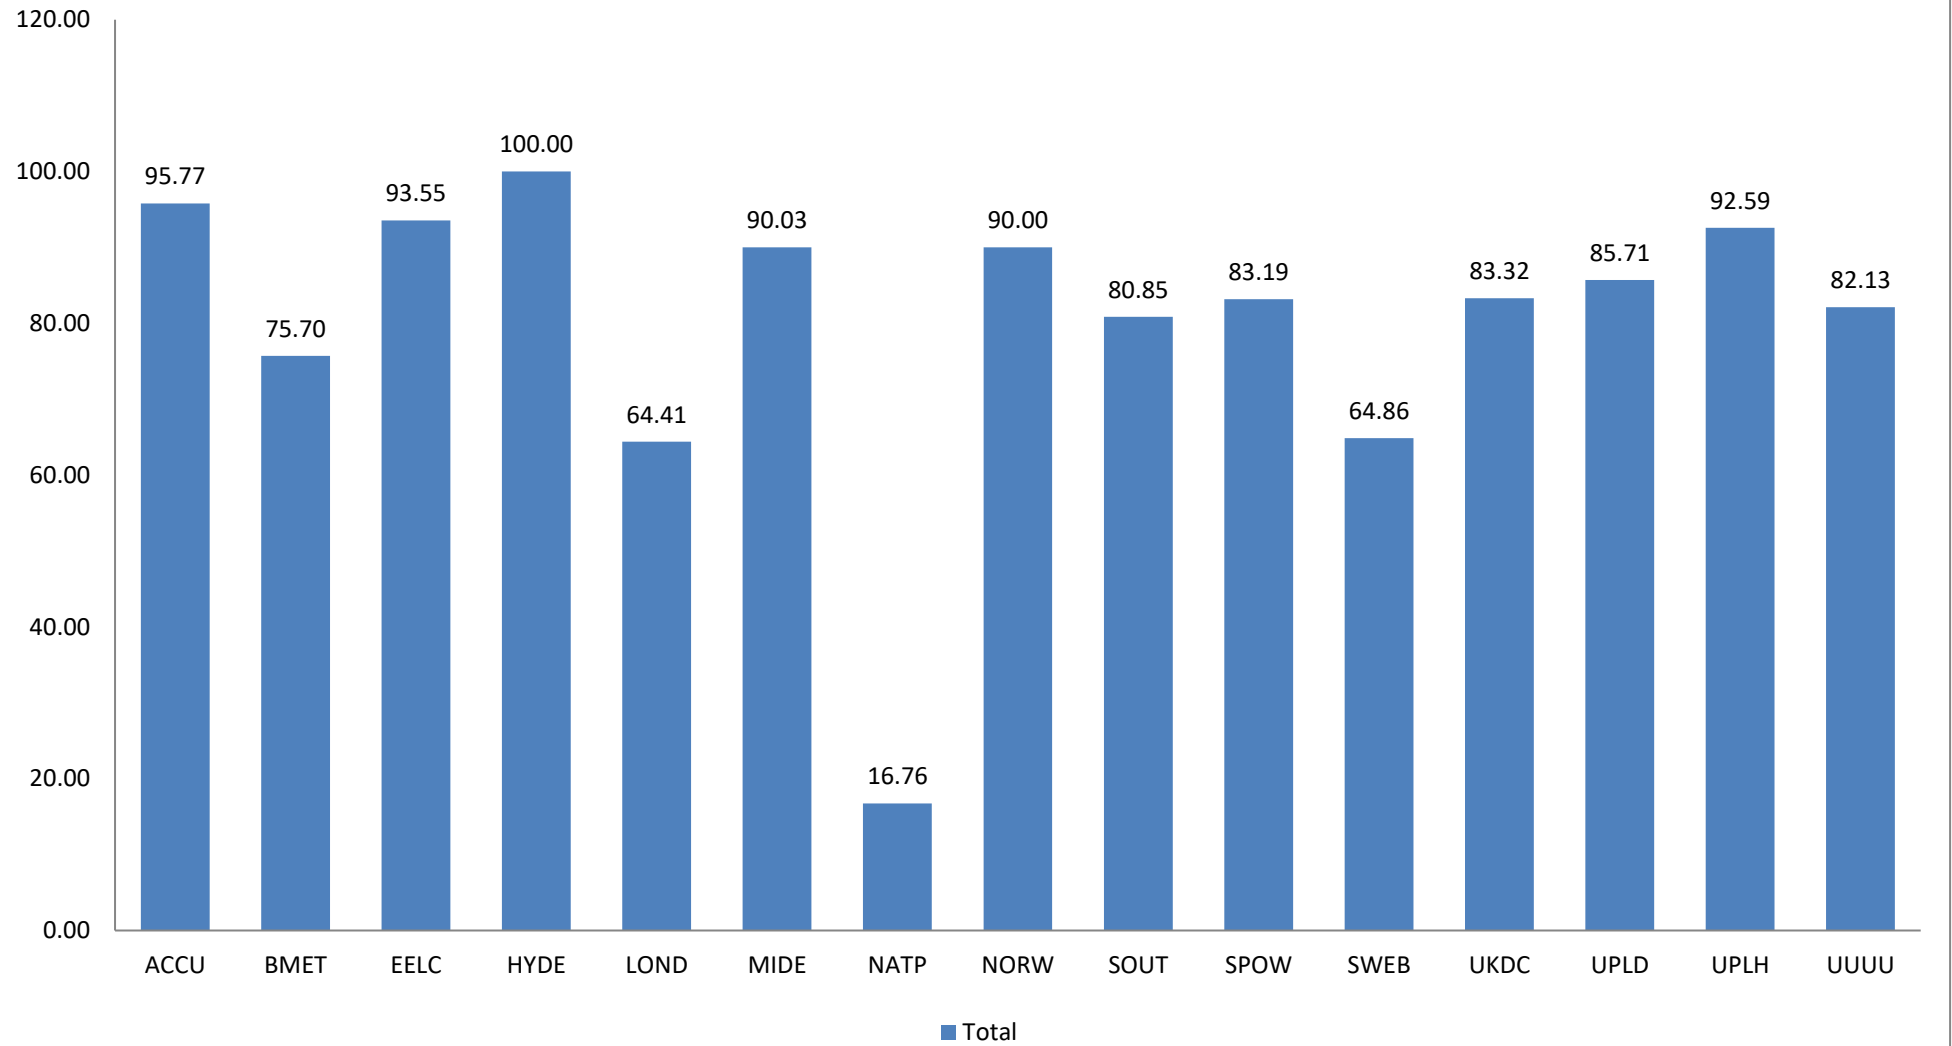

Percentage of Missing MTDs at R1 and After July 2020 Reporting Period as Reported by Half-Hourly Data Collectors

Percentage of Missing MTDs at R1 and After July 2020 Reporting Period as Reported by Half-Hourly Meter Operators