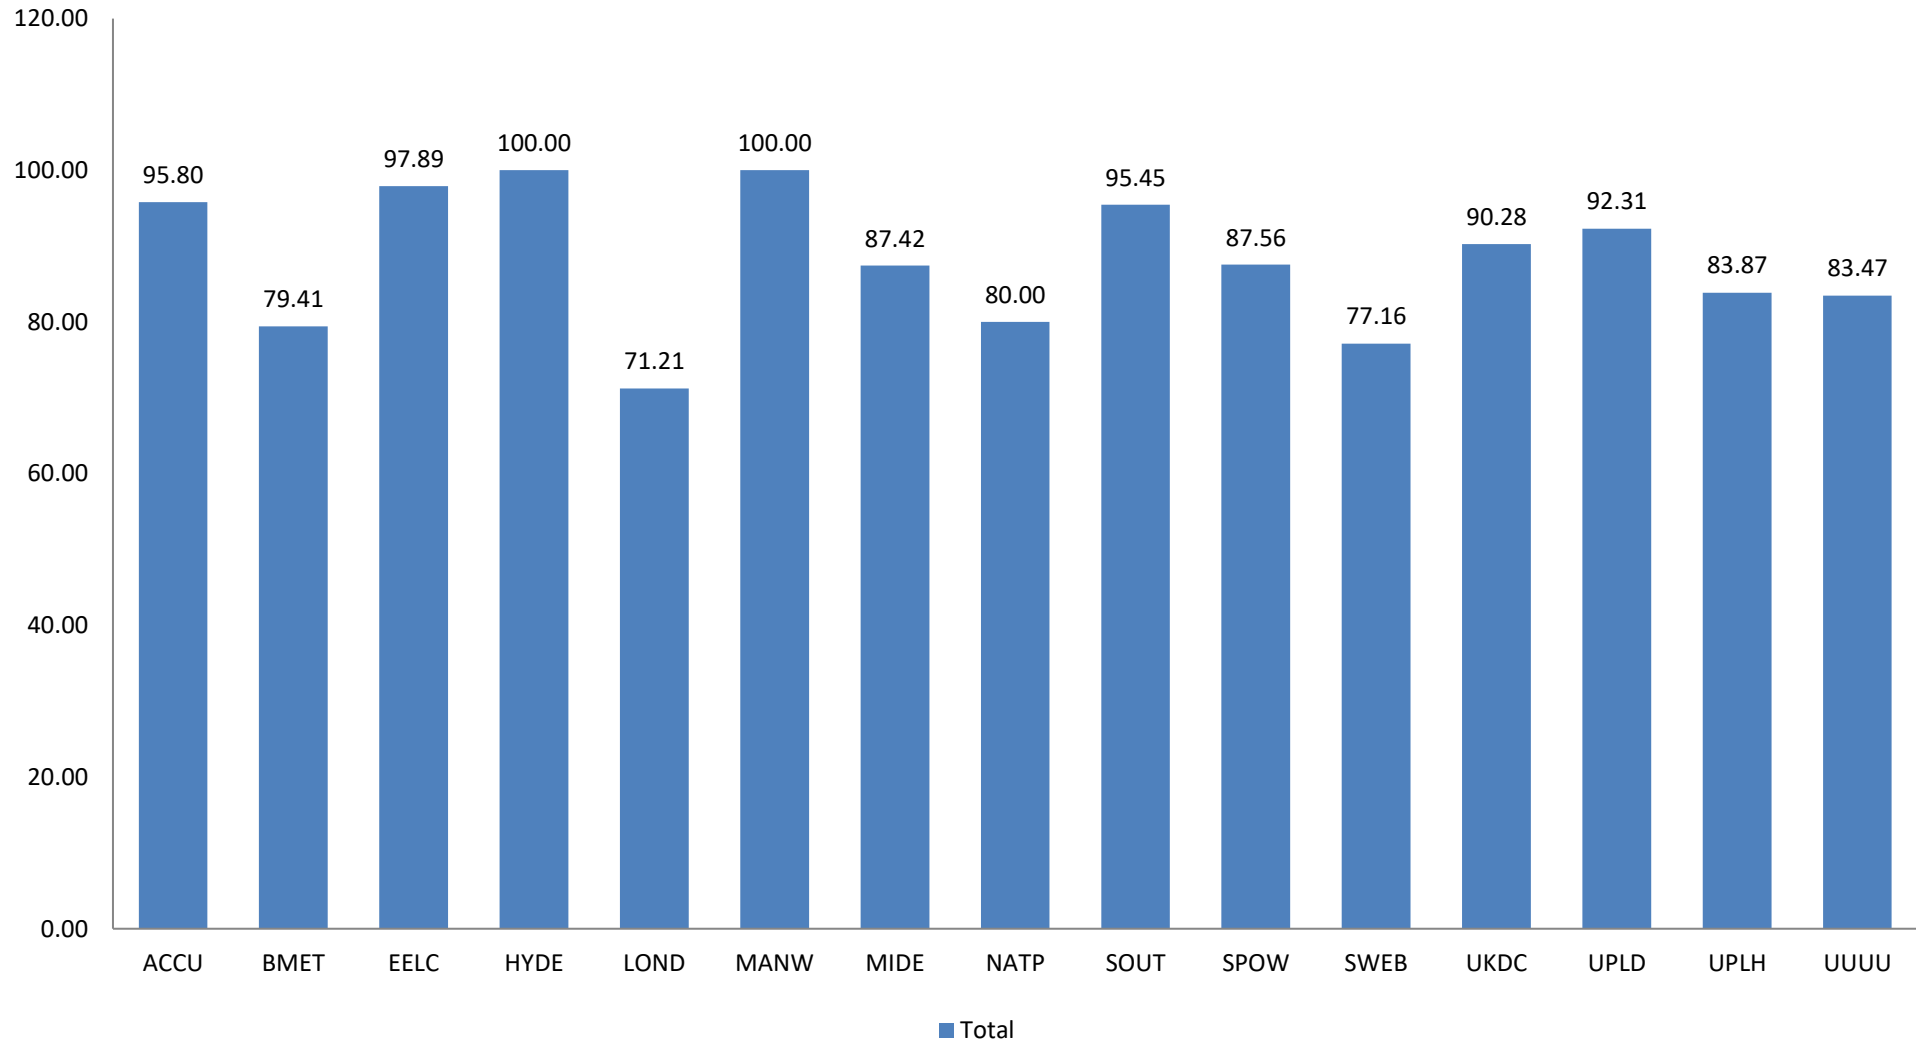

### Percentage of Missing MTDs at R1 and After June 2020 Reporting Period as Reported by Half-Hourly Data Collectors

### Percentage of Missing MTDs at R1 and After June 2020 Reporting Period as Reported by Half-Hourly Meter Operators