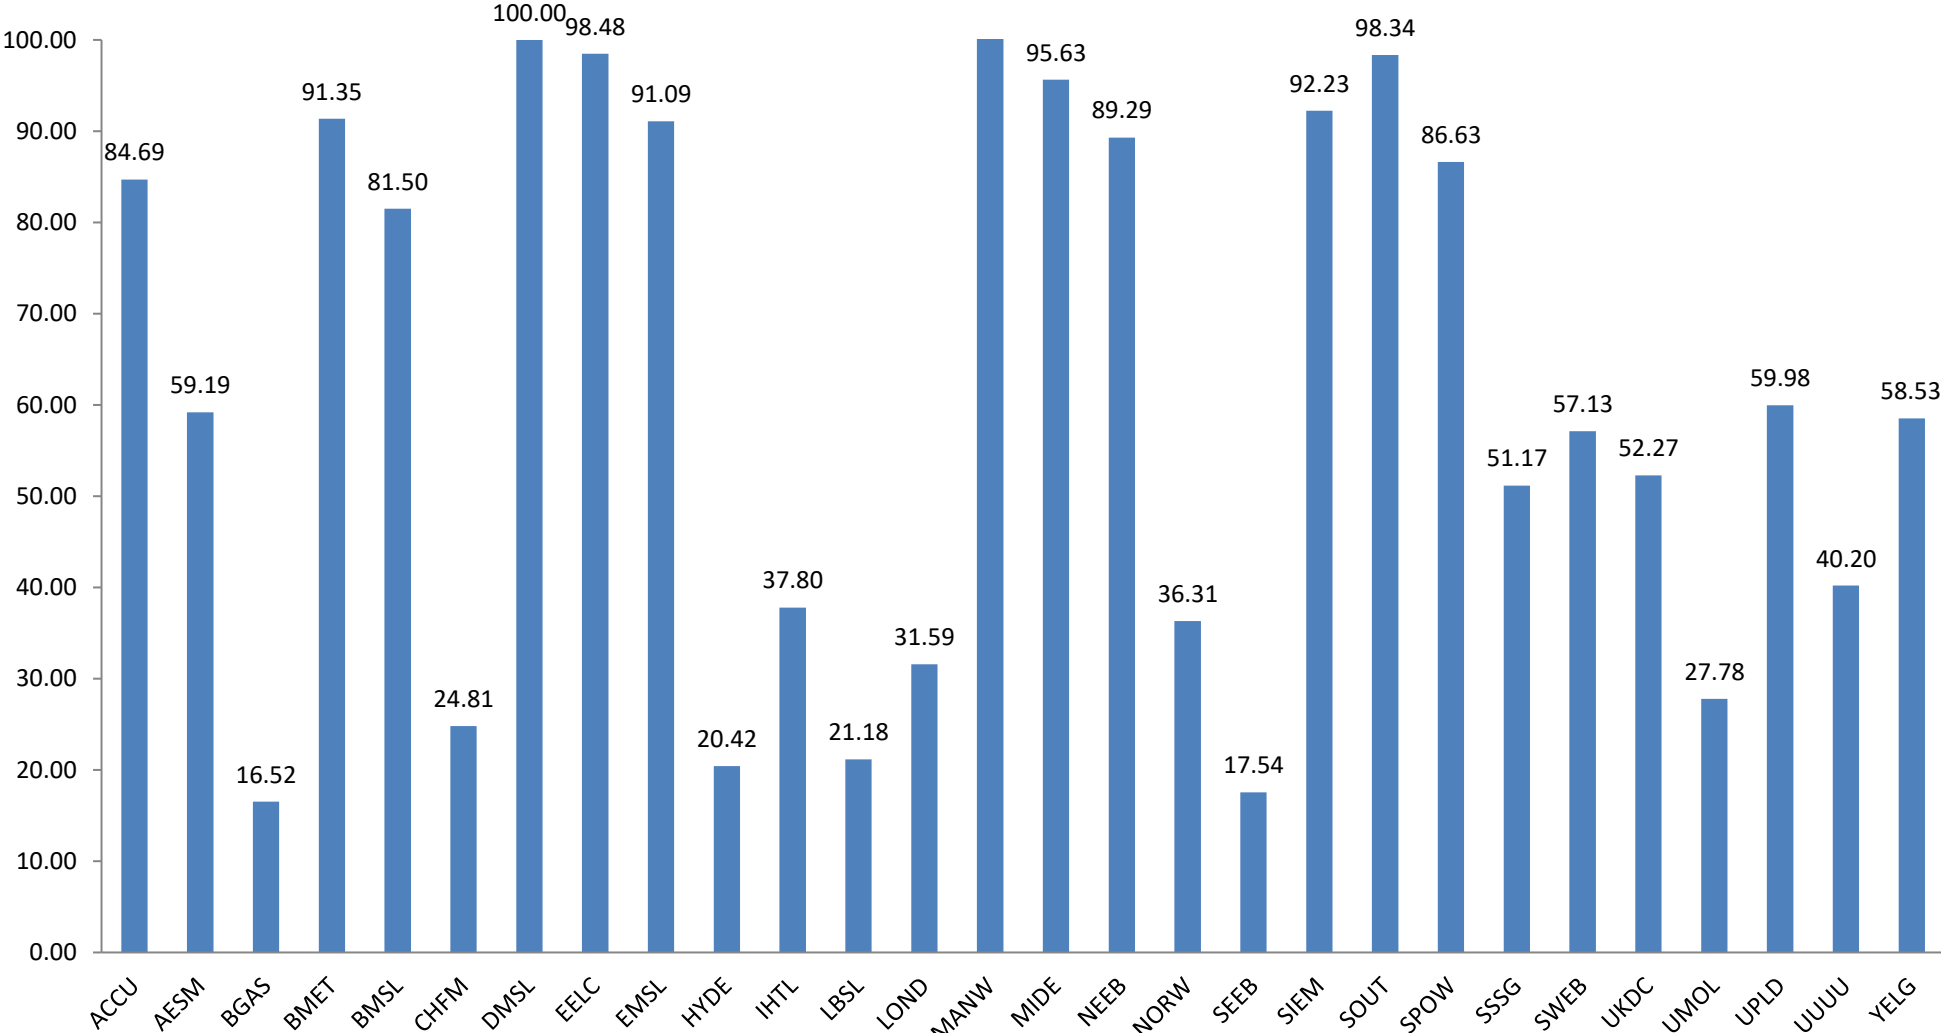

Percentage of Missing MTDs at R2 and After June Reporting Period as Reported by Non Half-Hourly Data Collectors

Percentage of Missing MTDs at R2 and After June Reporting Period as Reported by Non Half-Hourly Meter Operators