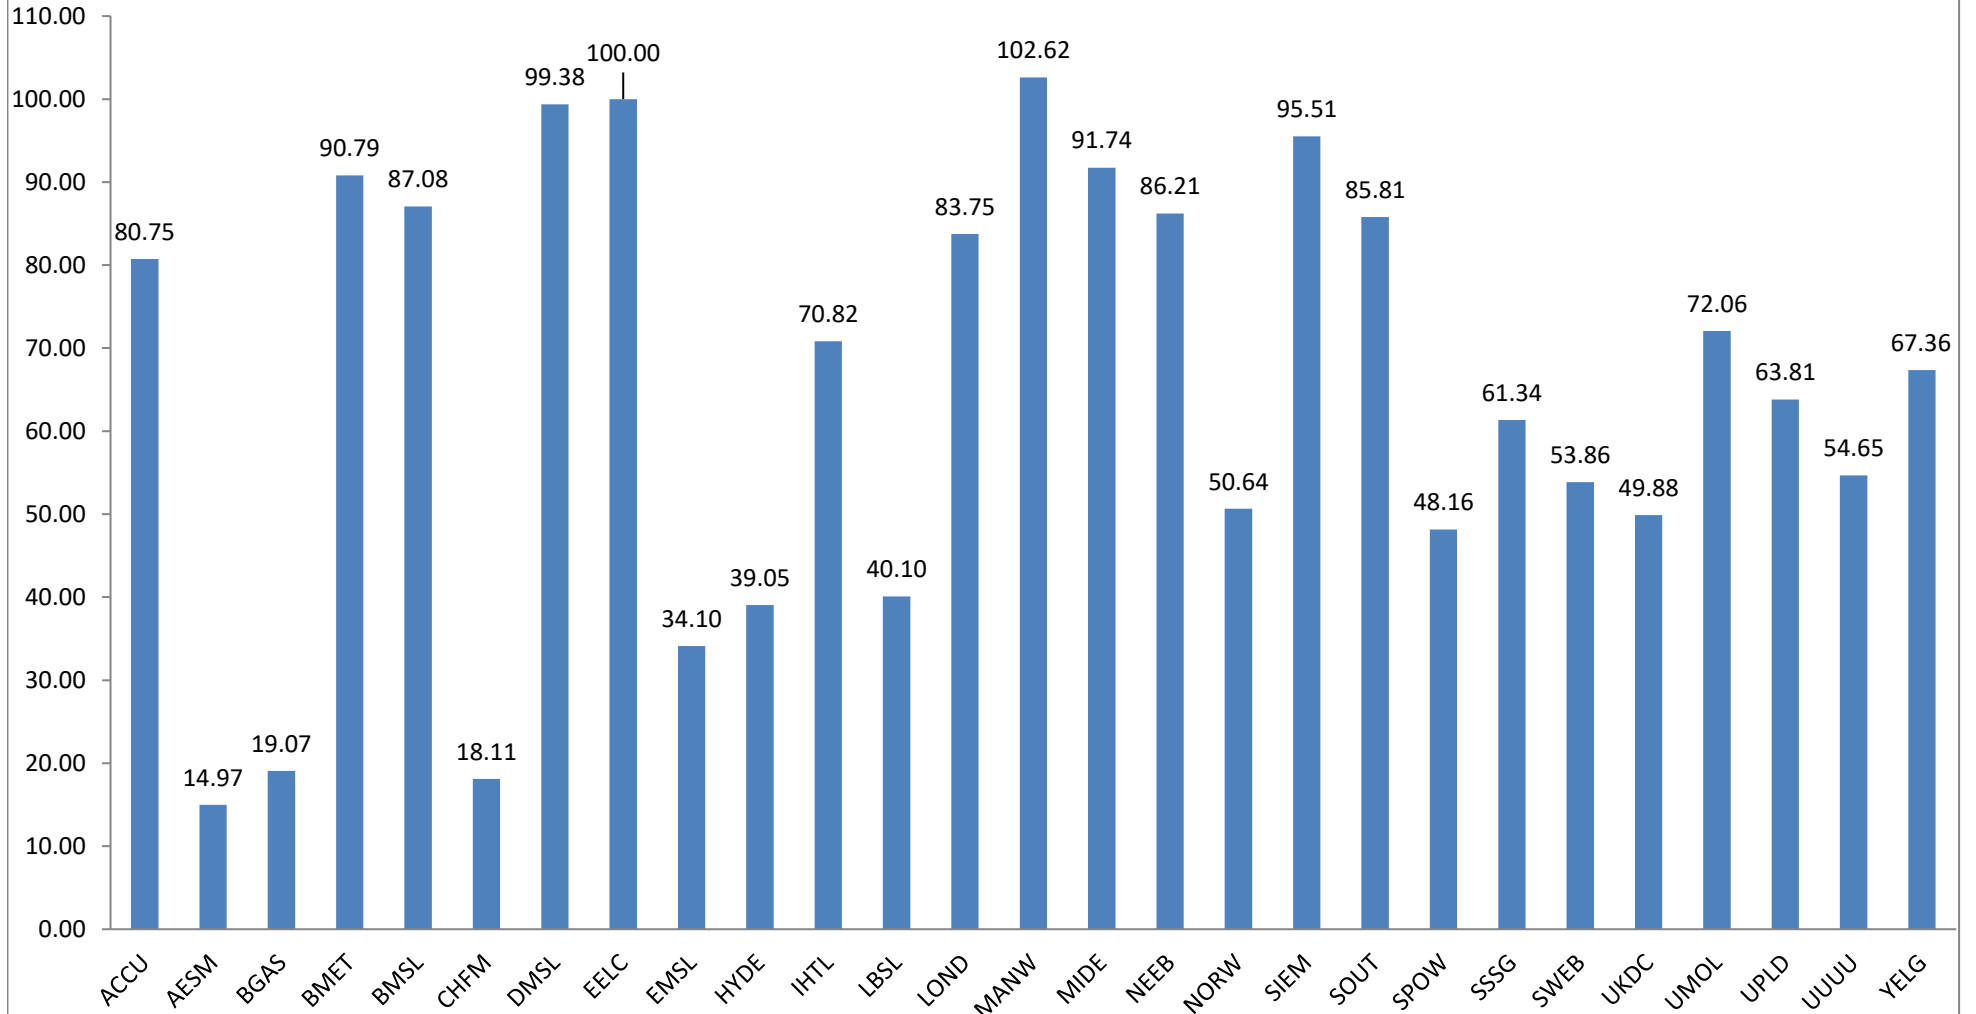

Percentage of Missing MTDs at R2 and After July Reporting Period as Reported by Non Half-Hourly Data Collectors

Percentage of Missing MTDs at R2 and After July Reporting Period as Reported by Non Half-Hourly Meter Operators